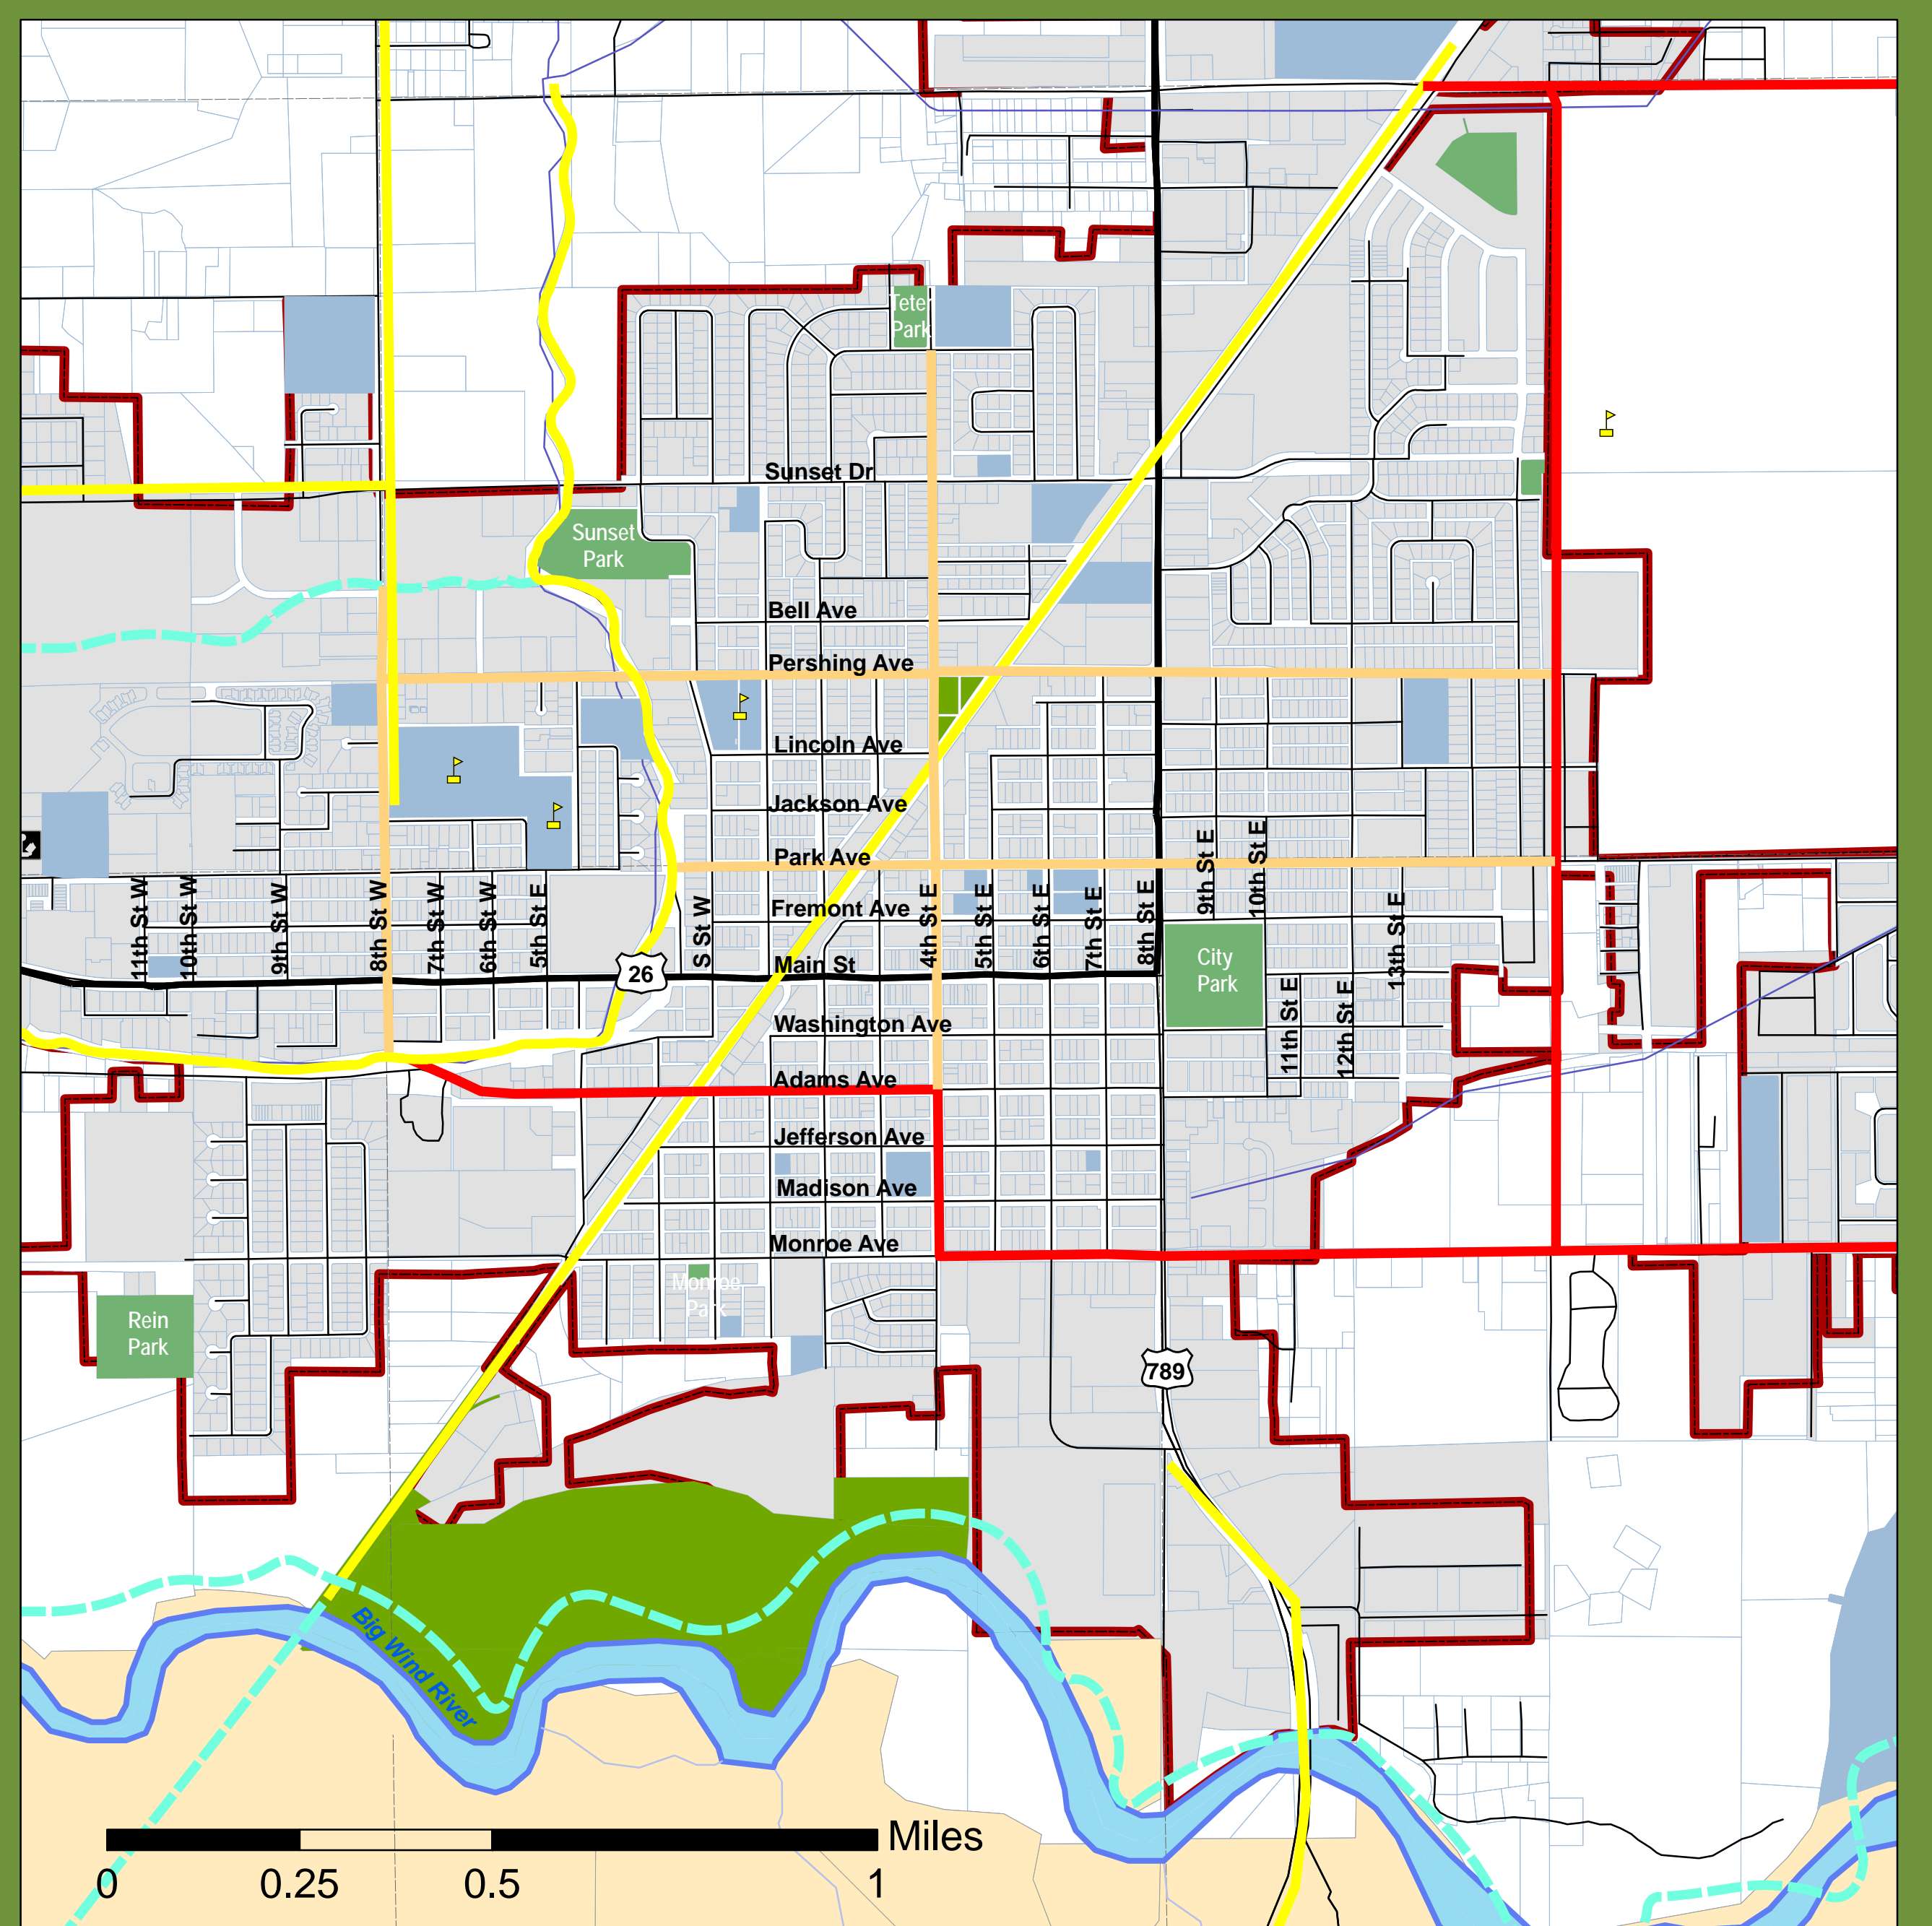

Recreational Paths & Trails Figure 5

Legend

Recreational Paths and Trails

- Existing/Future Trails
- - - Proposed Trail
- Proposed Bike Lane
- Proposed Bike Route

Other

- Existing and Future Parks and Open Space
- Riverton City Limits
- Wind River Indian Reservation
- Public/Quasi-Public
- High School
- Middle School
- Elementary School
- Hospital
- Library

Riverton Core

Adopted April 7, 2009