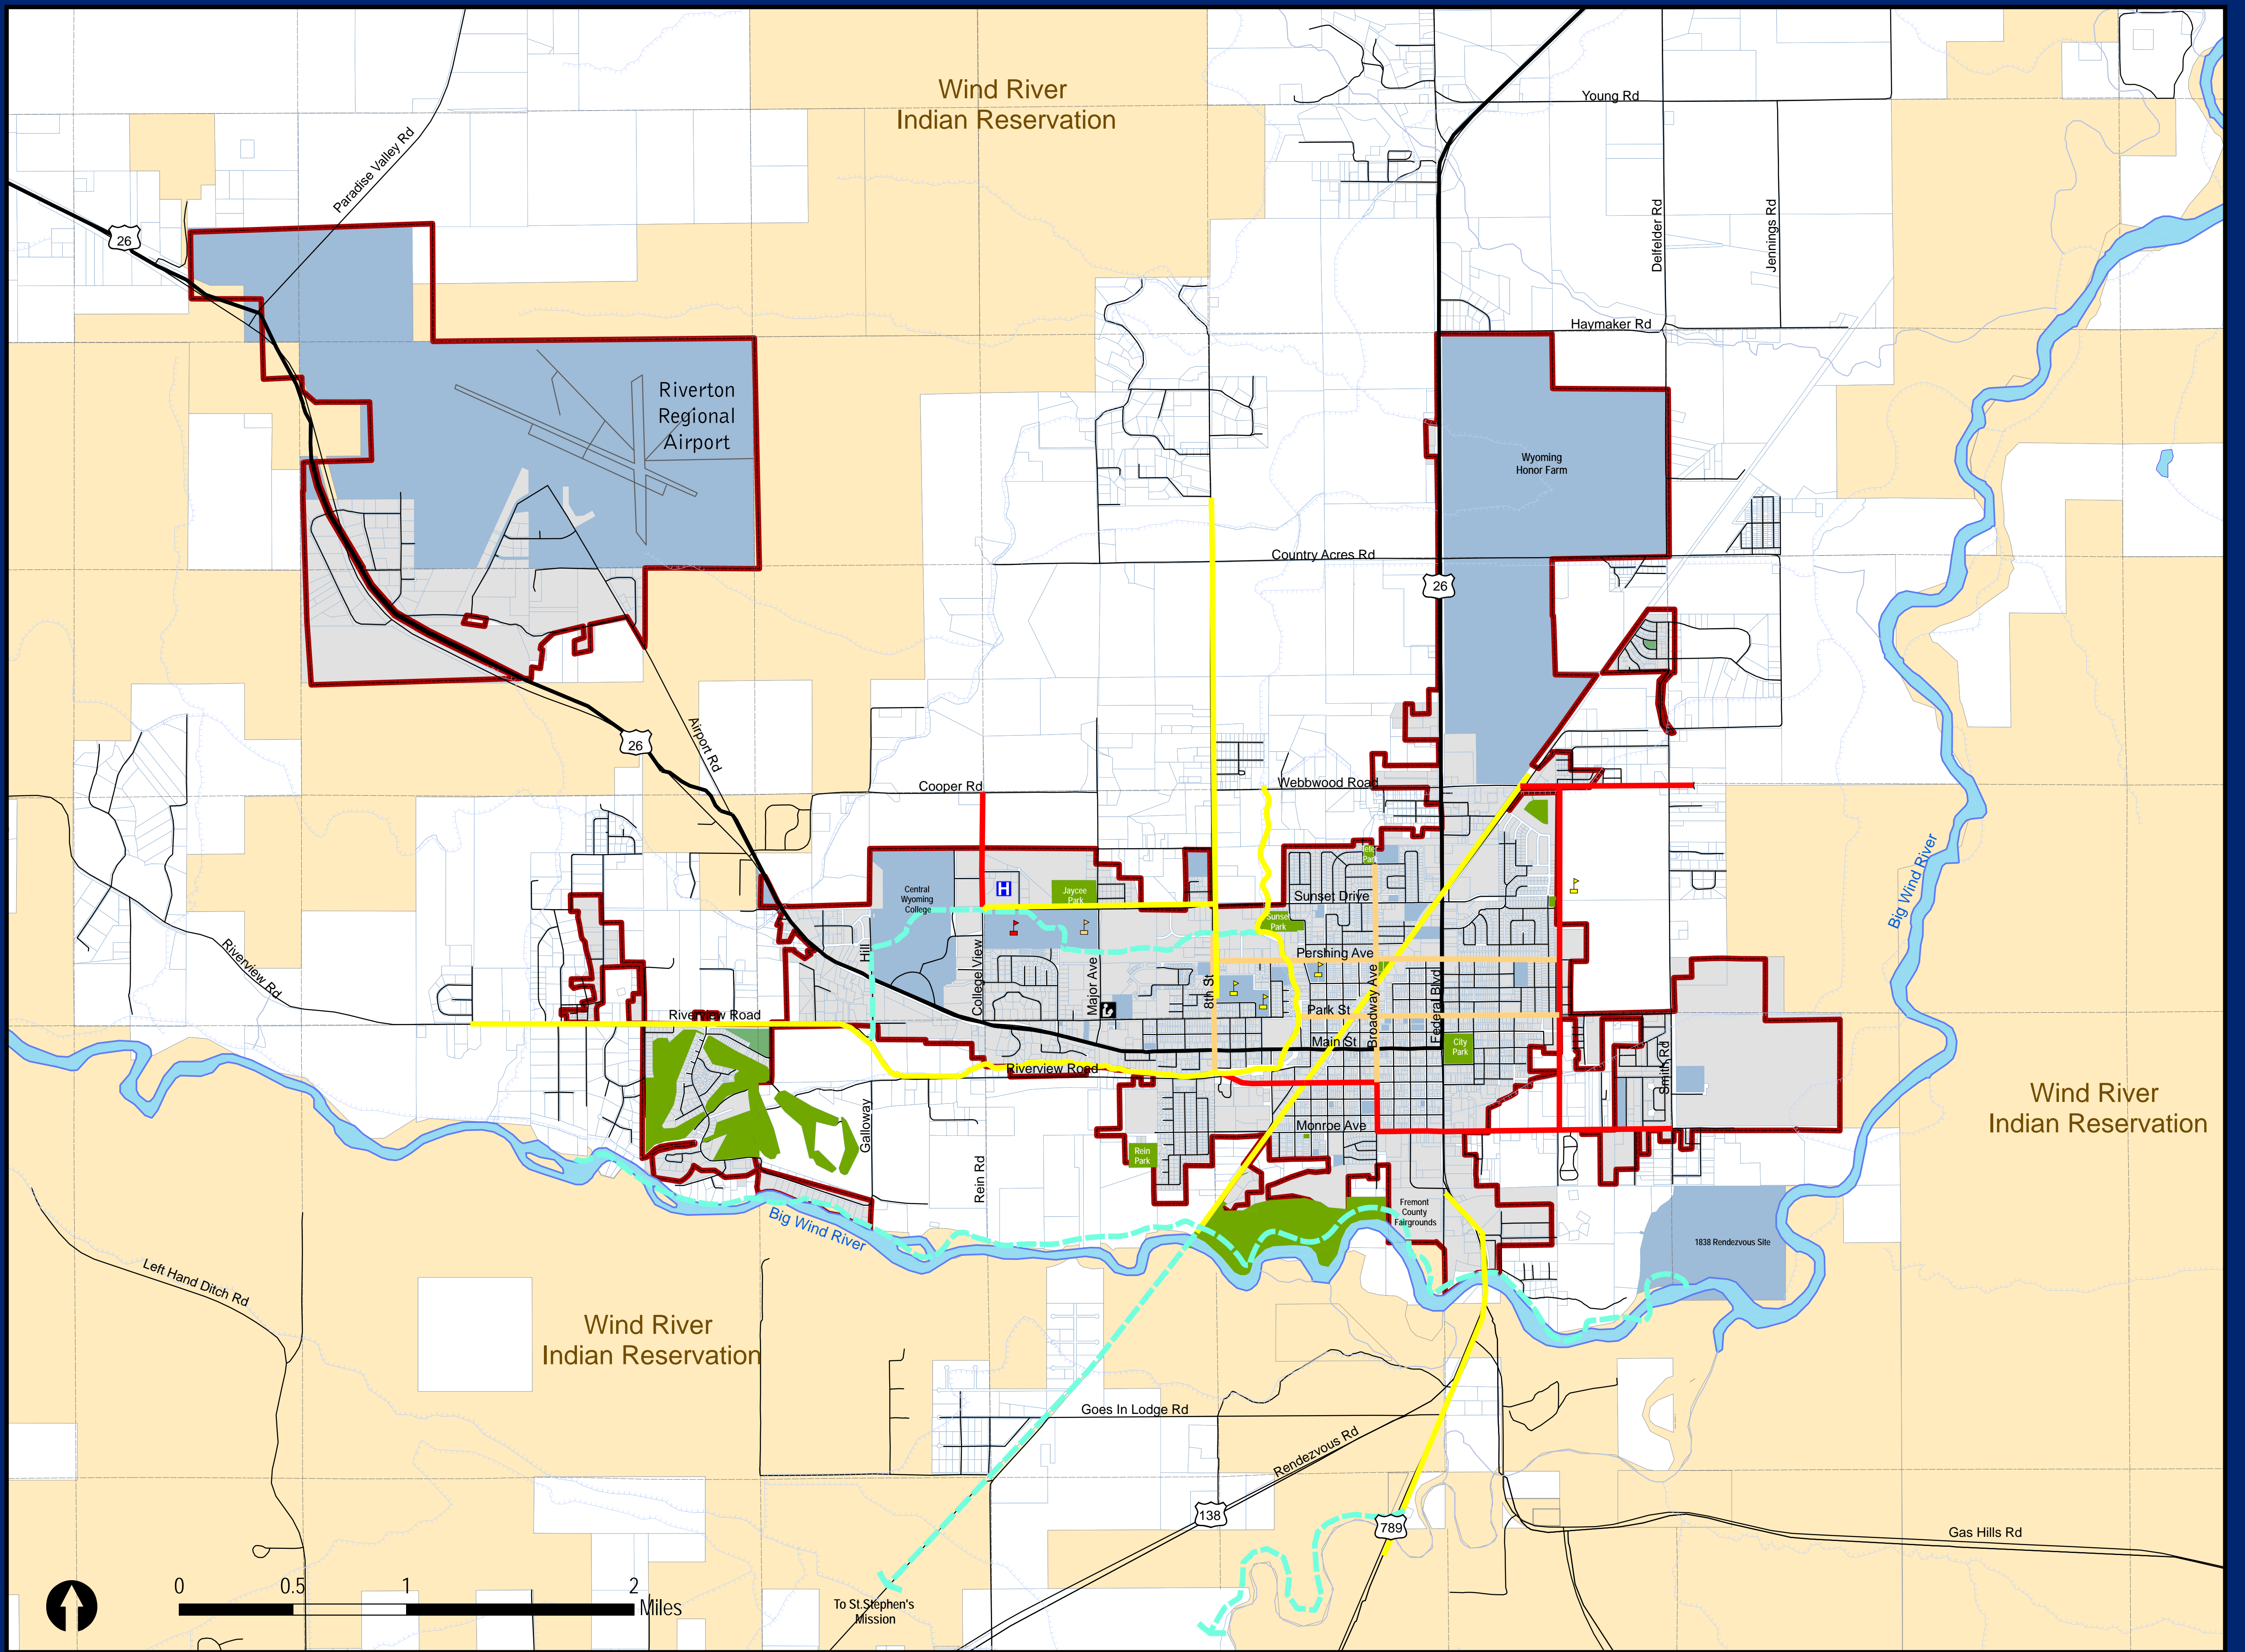

Recreational Paths & Trails Figure 5

Legend

Recreational Paths and Trails

- Existing/Future Trails
- - - Proposed Trail
- Proposed Bike Lane
- Proposed Bike Route

Other

- Existing and Future Parks and Open Space
- Riverton City Limits
- Wind River Indian Reservation
- Public/Quasi-Public
- High School
- Middle School
- Elementary School
- Hospital
- Library

Riverton Core

Adopted April 7, 2009