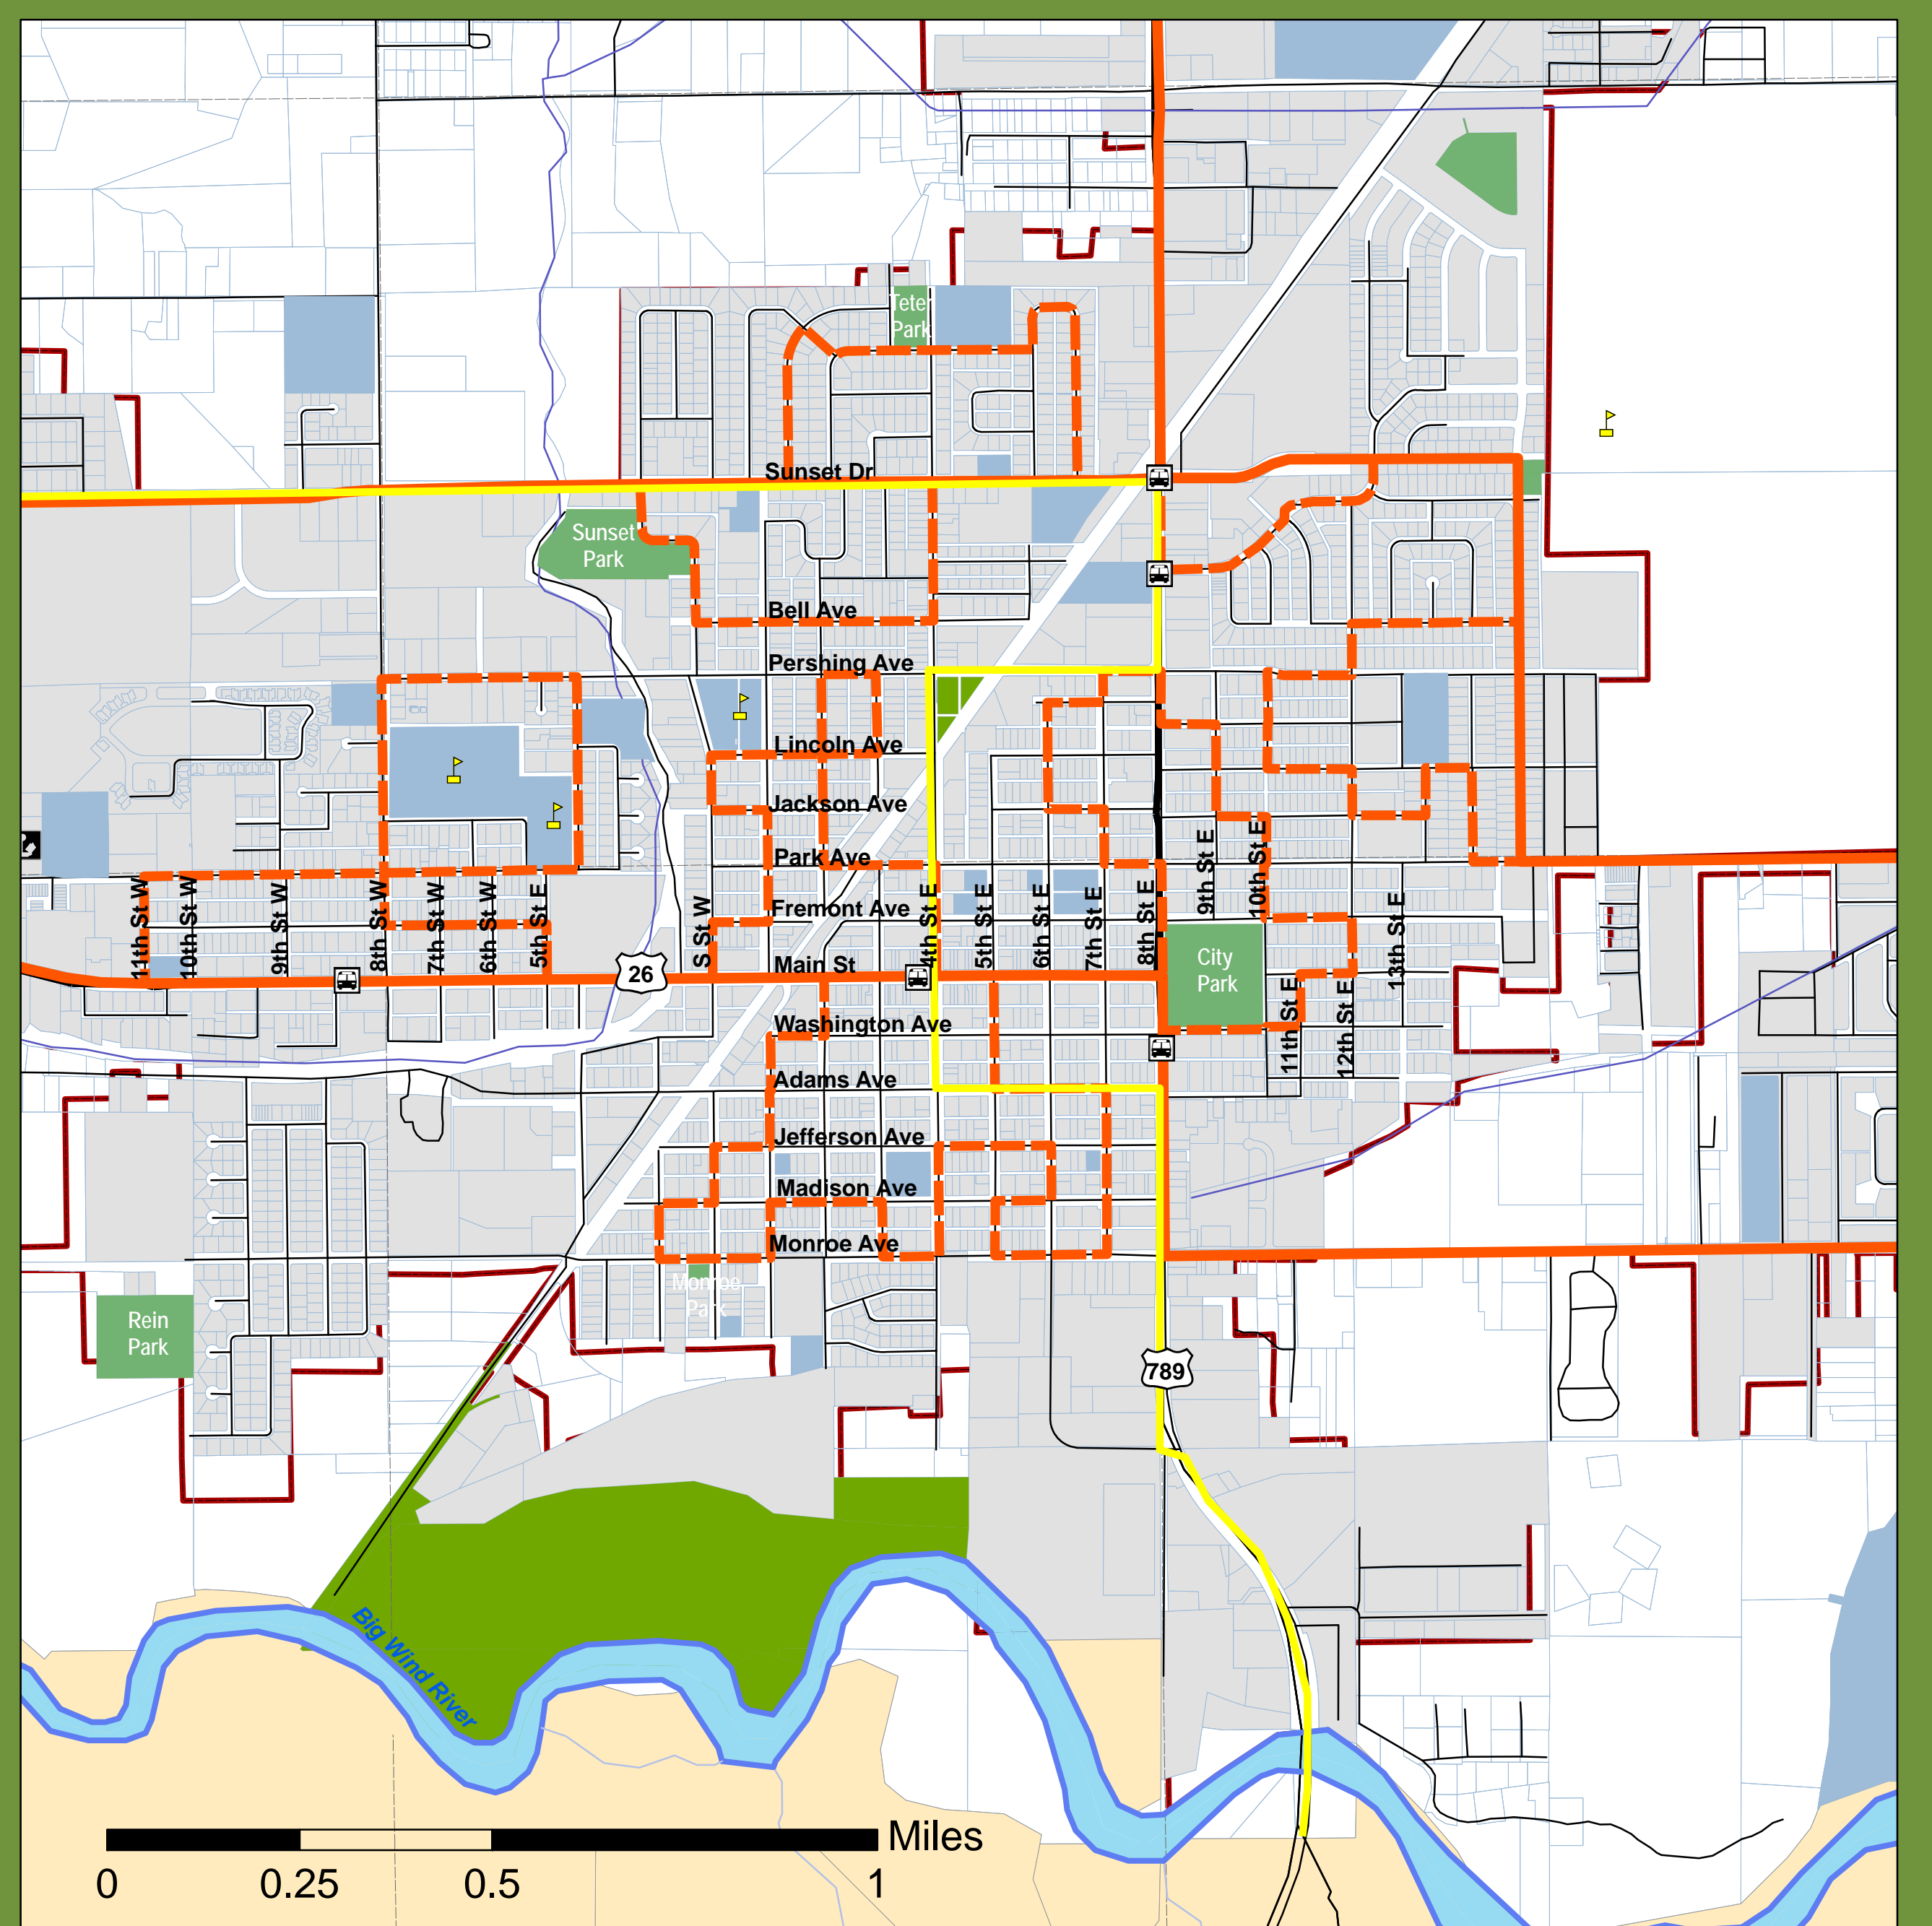

Existing and Future Transit Figure 6

Legend

Existing and Future Transit

- Existing Bus Route (Wind River Transit Authority)
- Existing Bus_stops
- Future Bus Route (Regular)
- Future Bus Route (On-Demand)

Other

- Existing and Future Parks and Open Space
- Riverton City Limits
- Wind River Indian Reservation
- Public/Quasi-Public
- High School
- Middle School
- Elementary School
- Hospital
- Library

Riverton Core