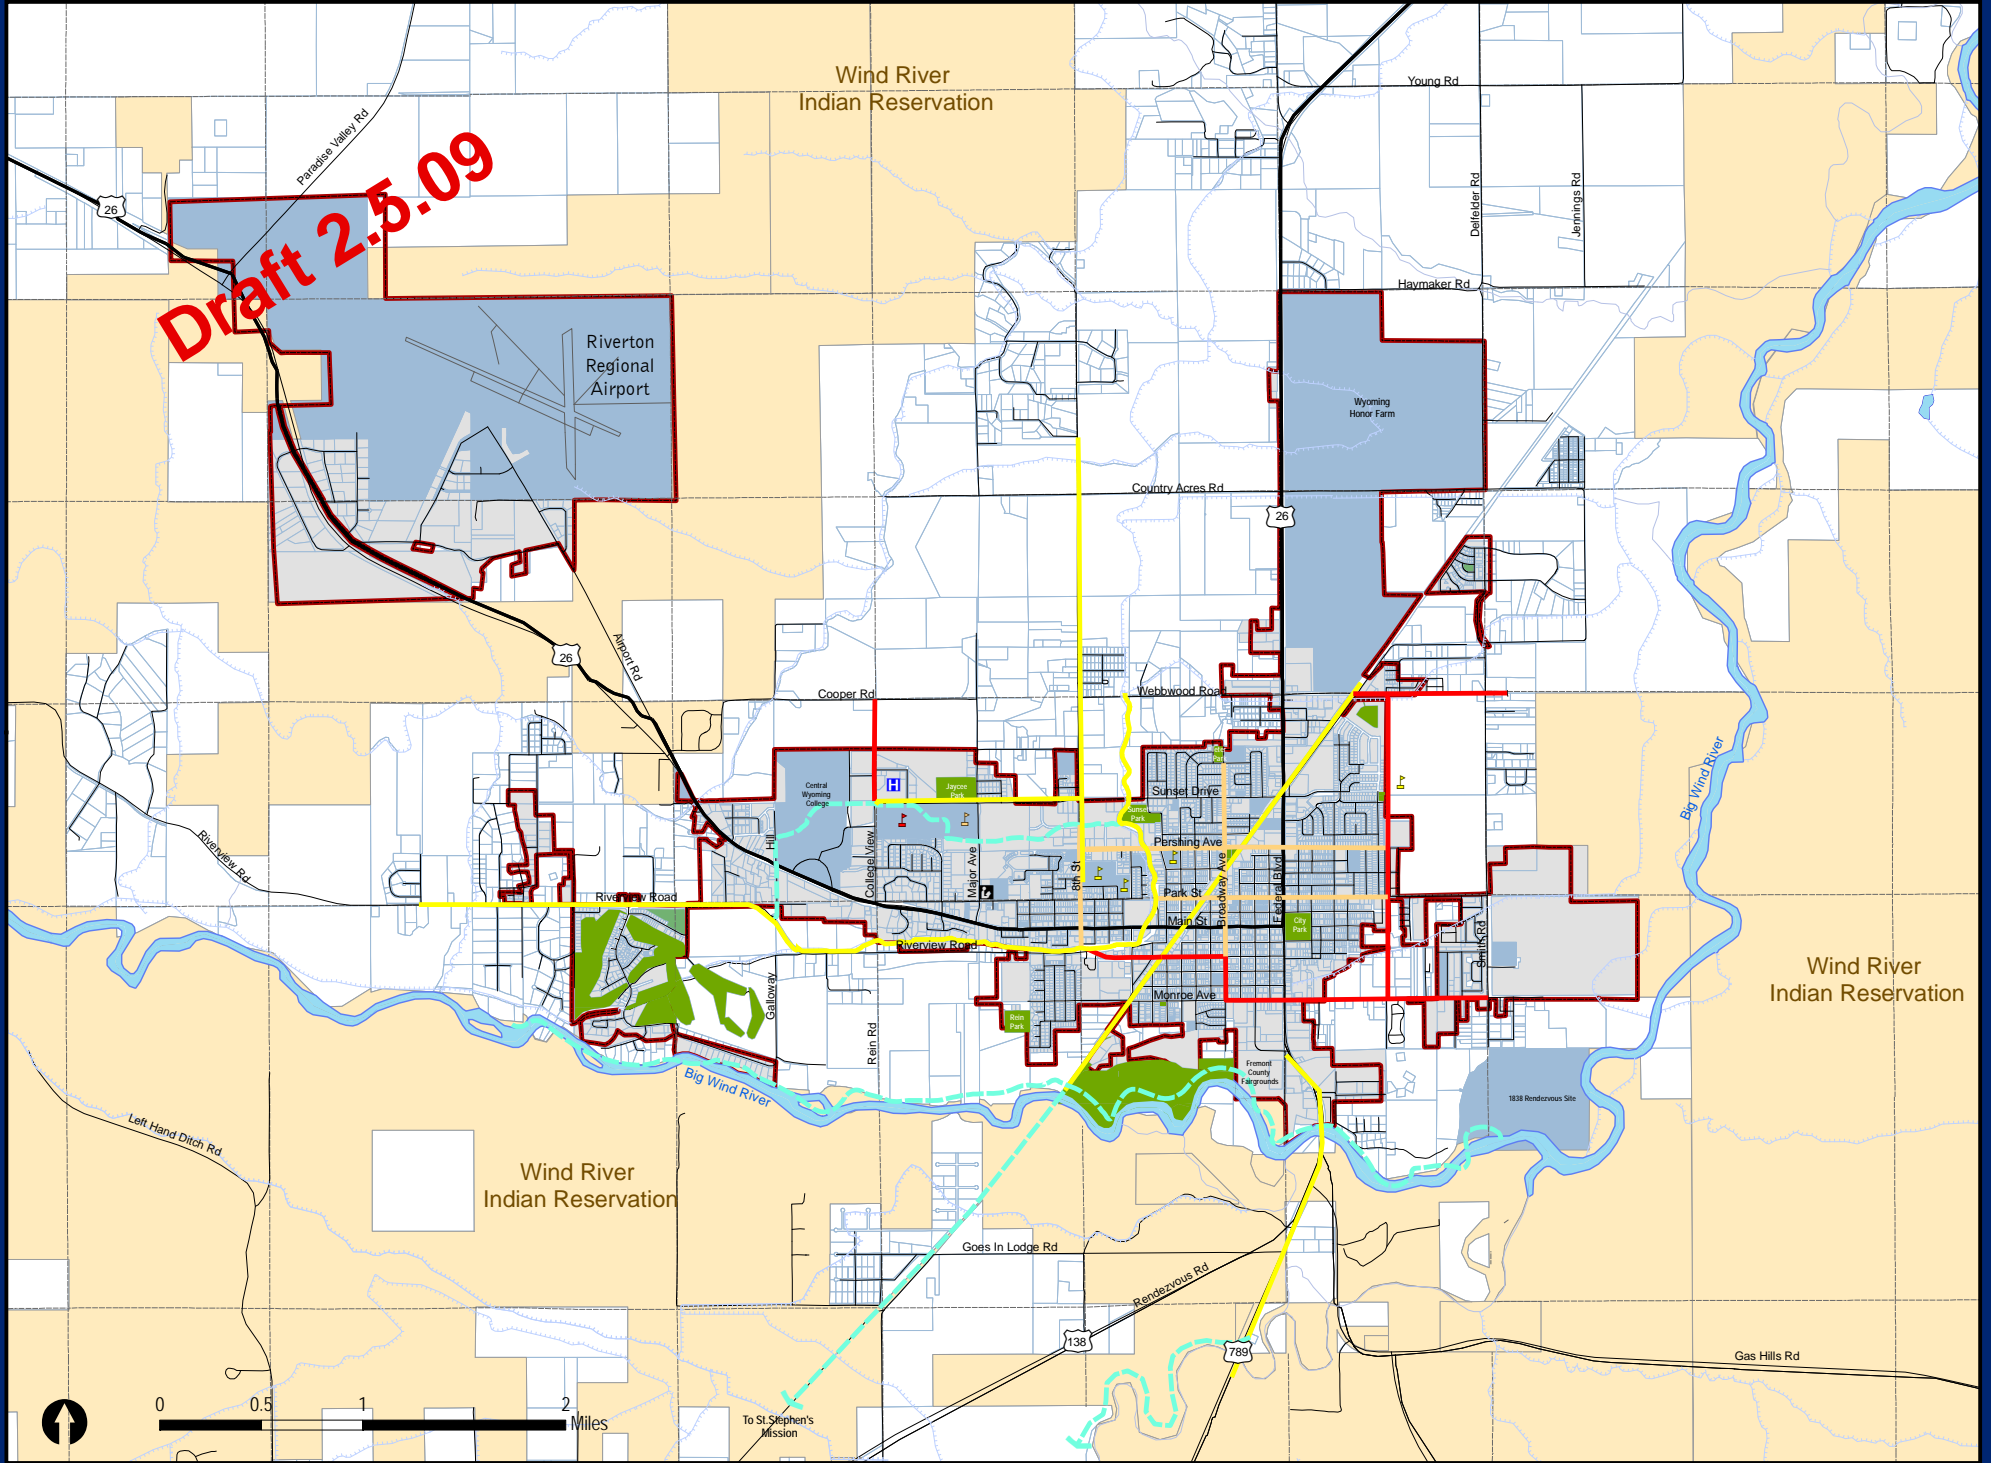

Recreational Paths & Trails Figure 5

Draft 2.5.09

Legend

Recreational Paths and Trails

- Existing/Future Trails
- - - Proposed Trail
- Proposed Bike Lane
- Proposed Bike Route

Other

- Existing and Future Parks and Open Space
- Riverton City Limits
- Wind River Indian Reservation
- Public/Quasi-Public
- H High School
- M Middle School
- E Elementary School
- H Hospital
- L Library

Riverton Core